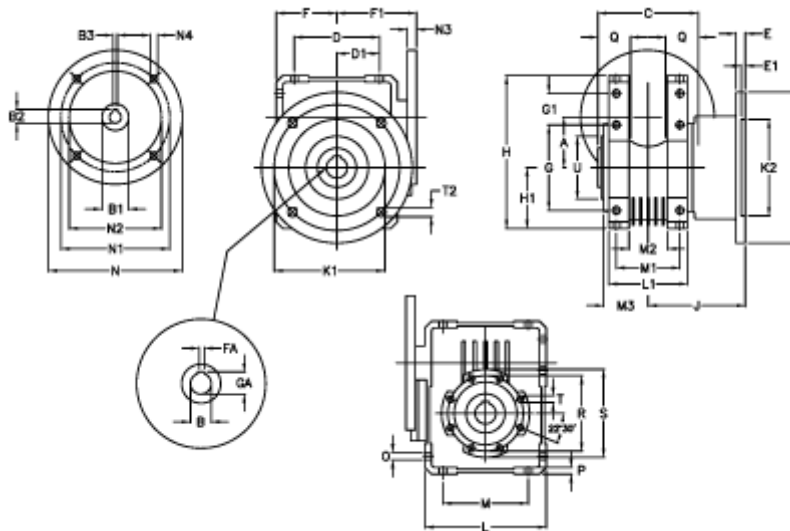

Article number: 392206303842616

Description: Worm Gear with Torque Limiter  
W63 L1-UF-38-P71B14

## Measures

A = 62.17	E = 11	H = 182.5	M = 102	N4 = 6,5	U = 75
B = 25	E1 = 5	H1 = 72.5	M1 = 76	O = 9.0	
B1 E7 = 14	F = 73	J = 116.0	M2 = 46	P = 8	
B2 = 16.3	F1 = 95	K = 180	M3 = 53	Q = 35	
B3 H9 = 5	FA = 8	K1 = 150	N = 105	R = 90	
C = 120	G = 102	K2 = 115	N1 = 85	S = 105	
D = 102.0	G1 = 37.5	L = 145	N2 = 70	T = M8x14	
D1 = 51.0	GA = 28.3	L1 = 94	N3 = 11.0	T2 = 11.0	